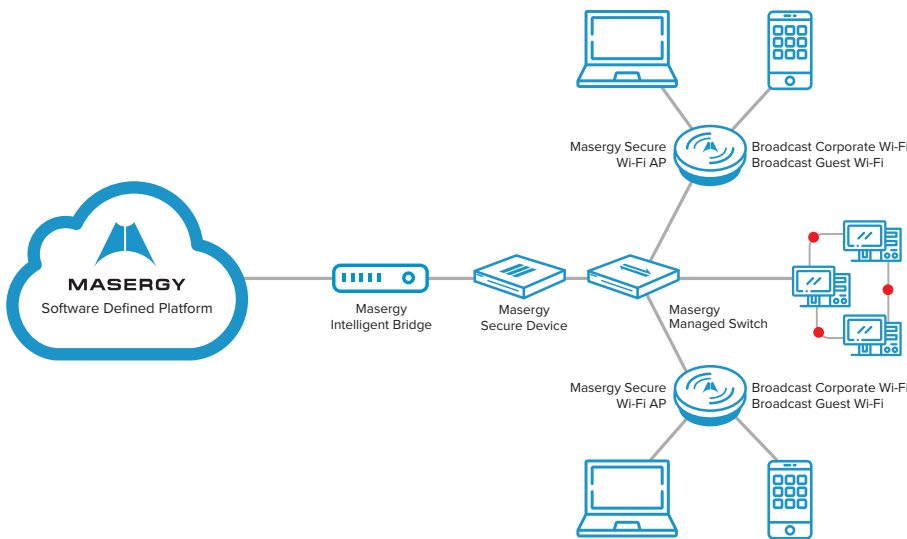

# Masergy Secure Wi-Fi

## Hardened wireless access for the cloud-first corporate LAN

Masergy Secure Wi-Fi is a dual-band, dual-stream wireless access point (AP) with built-in enterprise security powered by Fortinet®. Capable of supporting either low-density areas such as retail stores or large high-density corporate offices, Masergy Secure Wi-Fi hardware delivers speedy and secure 802.11ac wireless access to your workforce.

### Extend award-winning WAN management into your corporate LAN's Wi-Fi

Masergy Secure Wi-Fi extends Masergy managed networking services from the WAN into the LAN. Perfect for hybrid WAN deployments with a mix of private Layer 3 links at large offices and SD-WAN at branch locations, Masergy Secure Wi-Fi delivers fully-managed wireless in a plug-and-play solution. Whether you're swapping out existing APs or building out a whole new wireless system for your employees, Masergy Secure Wi-Fi enables secure, managed wireless for as many as 130,000 simultaneous users.