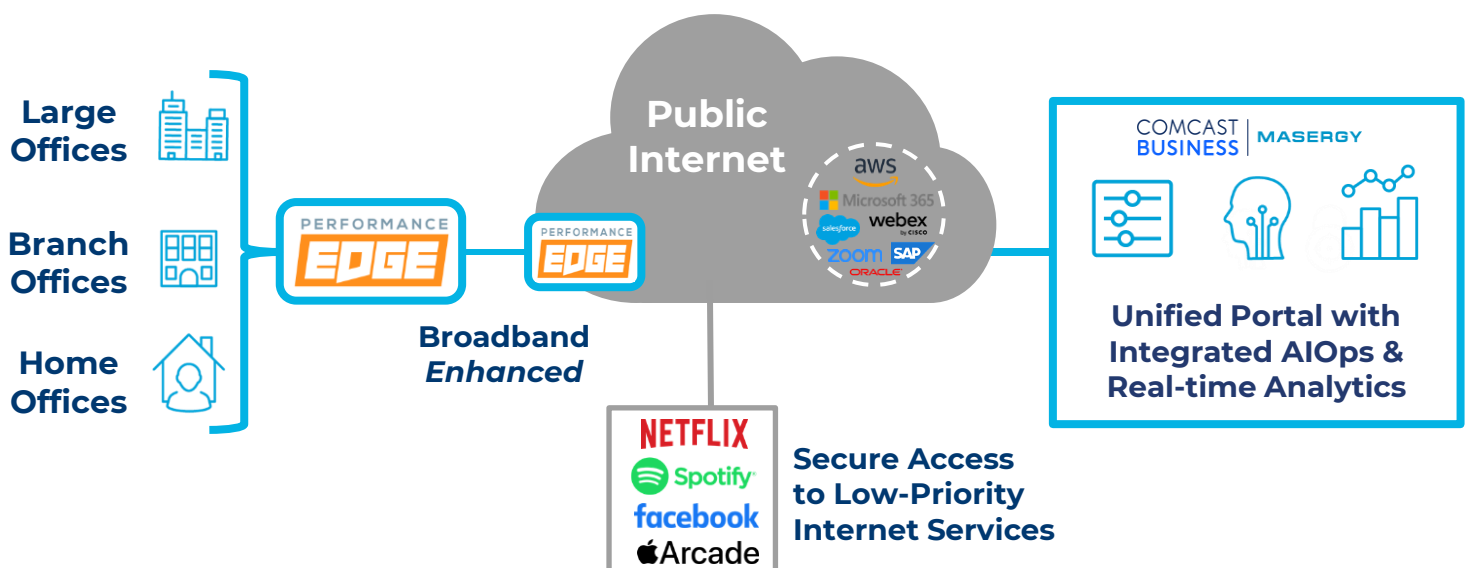

Never worry that your critical cloud-based enterprise applications will freeze with Performance Edge. Our secure SD-WAN endpoints automatically route your WAN traffic to the nearest of the over 50 strategically-placed Masergy global network points of presence. Whether your cloud-first organization has a hybrid model or a 100% remote workforce, Masergy Performance Edge enables stable performance over broadband connectivity.

Features

- Add-on exclusive to Masergy Managed SD-WAN Secure and SASE offerings
- Patent-pending technology
- Integrated AIOps and real-time analytics in unified customer portal

Benefits

- Minimizes packet loss on broadband connections
- Enables stable voice and video calls for enterprise collaboration apps
- Boosts performance of mission-critical cloud services

Masergy's patent-pending technology boosts broadband for SD-WAN

Contact Us: USA +1 (866) 588.5885 | UK +44 (0) 207 173 6900 | sales@masergy.com