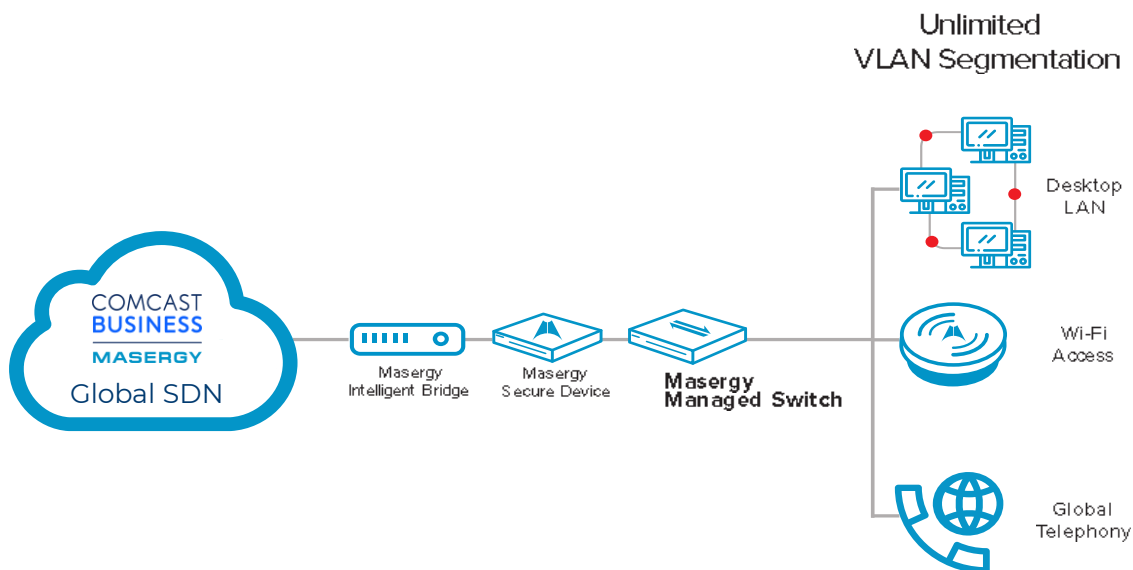

Comprehensive security and visibility

Adding Masergy Secure Managed Switches to your corporate network for decreased complexity and increased visibility. All models of our Secure Managed Switches integrate seamlessly with our global Software Defined Platform to deliver enhanced managed detection and response cybersecurity functions to your LAN. Use our cloud-based Masergy Intelligent Service Control (ISC) customer portal to not only get end-to-end visibility of your IP traffic between your corporate sites and the cloud, but also push firewall policies down to connected devices on your LAN.

Features

- Built-in security with full line-rate Layer 2 switching up to 10 Gbps
- Flexible 24 port or 48 port hardware options powered by Fortinet® and stackable up to 300 switches
- Comprehensive IP traffic visibility with the ability to push firewall policies to all connected devices

Benefits

- Enables voice, data, and wireless traffic to be delivered across a single network
- Centralizes security and access management across the LAN
- Managed, monitored, and supported 24/7 by Masergy engineers in Network Operations Centers around the globe