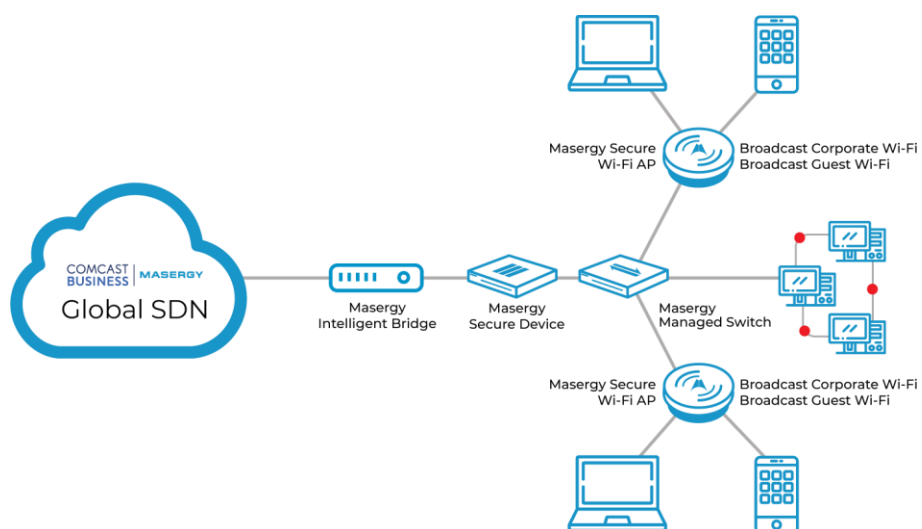

# Secure WiFi

Hardened wireless access for the cloud-first corporate LAN

Product Sheet: Managed SD-WAN

COMCAST  
BUSINESS  
MASERGY

Masergy Secure WiFi is a dual-band, dual-stream wireless access point (AP) with built-in enterprise security powered by Fortinet®. Capable of supporting either low-density areas such as retail stores or large high-density corporate offices, Masergy Secure WiFi hardware delivers speedy and secure 802.11ac wireless access to your workforce.

## Extend award-winning WAN management into your corporate LAN's WiFi

Masergy Secure WiFi extends Masergy managed networking services from the WAN into the LAN. Perfect for hybrid WAN deployments with a mix of private Layer 3 links at large offices and SD-WAN at branch locations, Masergy Secure WiFi delivers fully managed wireless in a plug-and-play solution. Whether you're swapping out existing APs or building out a whole new wireless system for your employees, Masergy Secure WiFi enables secure, managed wireless for as many as 130,000 simultaneous users.

### Benefits

- Stops rogue access point wireless scanning, providing maximum protection of regulated environments with PCI-DSS compliance
- Covers either small branch offices or high-density office environments with secure WiFi signals for enterprise grade wireless network access
- Extends the award-winning 24/7 Masergy WAN monitoring and real-time control into the customer LAN for enhanced security and peace of mind